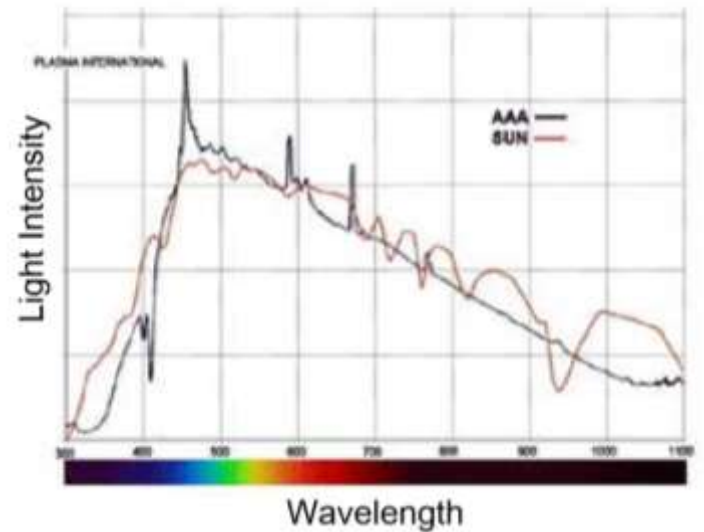

EcoPlasma™
A Revolution in Lighting Technology

Relative Spectral Power

SUN

Full & Continuous Spectrum