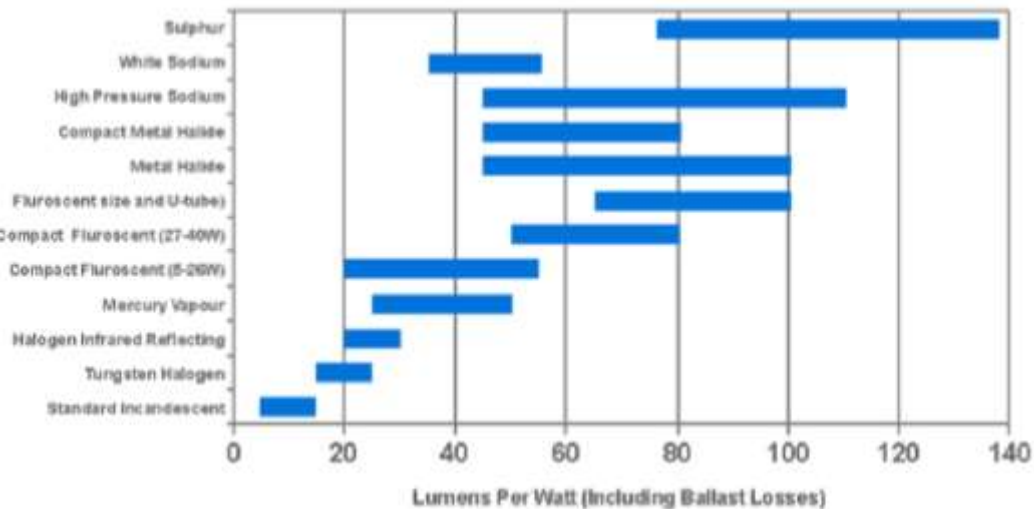

EcoPlasma™
A Revolution in Lighting Technology

Relative Spectral Power

SUN

Full & Continuous Spectrum