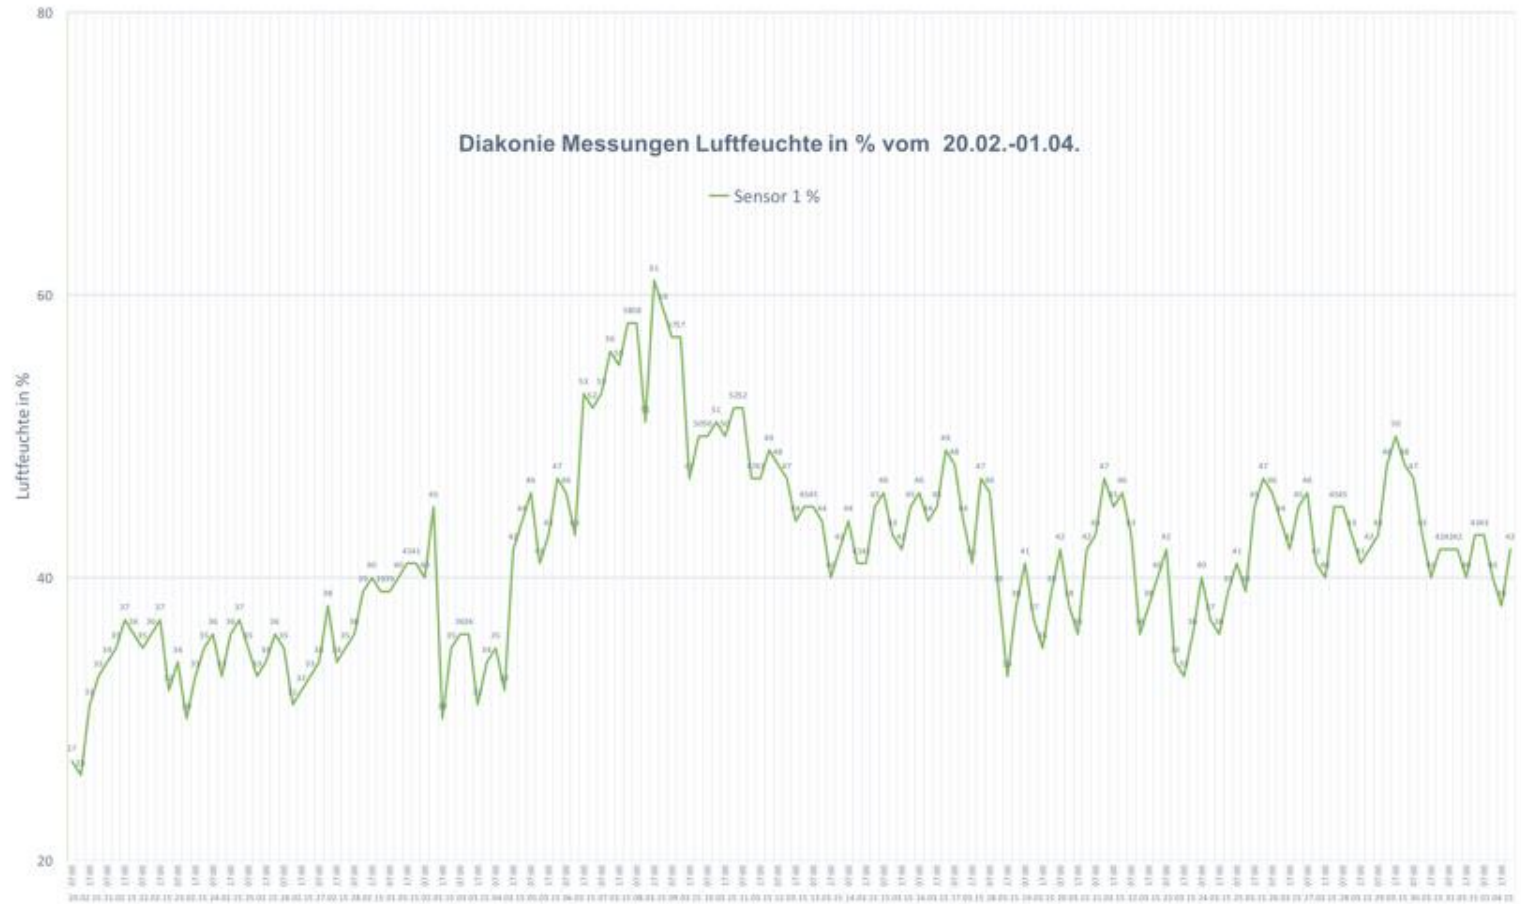

V2A Edelstahl

Diakonie Berlin Test-Office

From 25% to >40% RH

Thank you!

AEROPHYL Φ